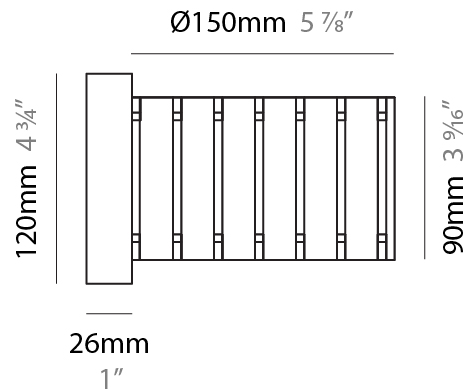

PROJECT	_____
TYPE	_____
SPECIFIER	_____
QUANTITY	_____
DATE	_____

LUZ OCULTA WOOD SURFACE

D53031- _____ - _____
base number   Finish   Finish
                         Options   Options

1. To build a product code in our configurator select the specify button on the base model # product page
2. To build a manual product code on this datasheet choose from the options listed below in blue font and add the suffix to the base model #

GENERAL

Series: Luz Oculta
Subseries: Luz Oculta Wood
Brand: Fambuena
Division: Design
Mounting Type: Surface
Mounting Location: Wall
Subcategory: Ambient

PHYSICAL

Shape: Cylinder
Diameter (mm): 150
Diameter (in): 5 7/8
Height (mm): 90
Height (in): 3 9/16
Light Distribution: Direct / Indirect
Fixture Finish: [DOW](#) / [NAT](#)
Holder Finish: BRA / BRZ
Fixture Material: Metal / Wood

ELECTRICAL

Number of Lamps: 1
Lamp Type: LED Retrofit
Lamp Shape: T4
Bulb Included: Bulb Not Included
Max. Wattage Per Lamp (W): 3
Lamp Base: G9
Input Voltage (V): 120

LED

OPTICAL

RATINGS AND CERTIFICATIONS

Certified By: Certified for North American Standards
IP rating: IP20